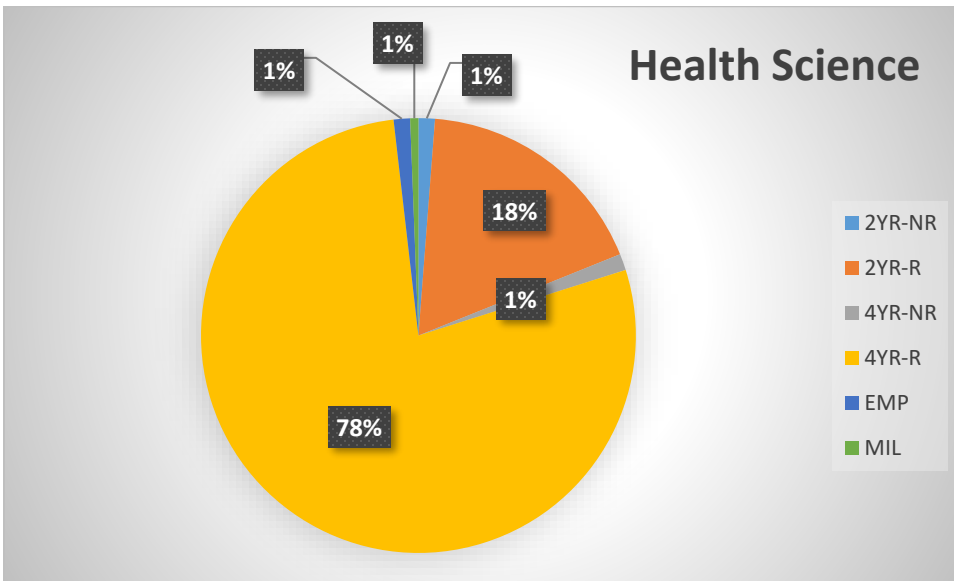

Health Science Summary

Health Science Status	Totals
2YR-NR	2
2YR-R	29
4YR-NR	2
4YR-R	128
EMP	2
MIL	1

Pie Chart key: 2YR-R=Attending a 2YR college in a related field of study. 4YR-R=Attending a 4YR college in a related field of study. 4YR-NR=Attending a 4YR college in a field unrelated to STA. EMP-ER=Employed in a related field. EMP-NR=Employed in a field unrelated to studies at STA. MIL=Military. NOC=Non-college credit post-secondary training.