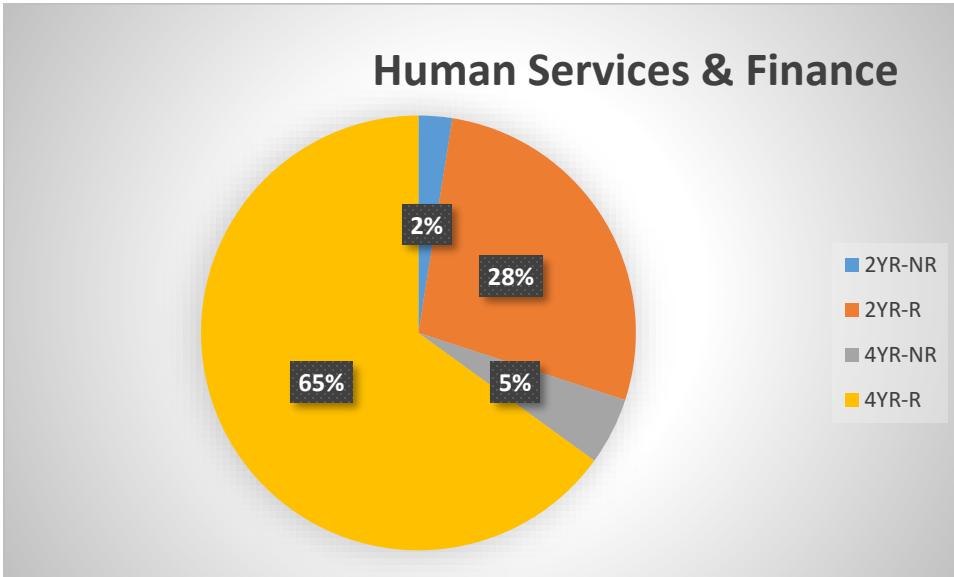

Human Services & Finance Summary

Human Services & Finance Status	Totals
2YR-NR	1
2YR-R	11
4YR-NR	2
4YR-R	26

Pie Chart key: 2YR-R=Attending a 2YR college in a related field of study. 4YR-R=Attending a 4YR college in a related field of study. 4YR-NR=Attending a 4YR college in a field unrelated to STA. EMP-ER=Employed in a related field. EMP-NR=Employed in a field unrelated to studies at STA. MIL=Military. NOC=Non-college credit post-secondary training.