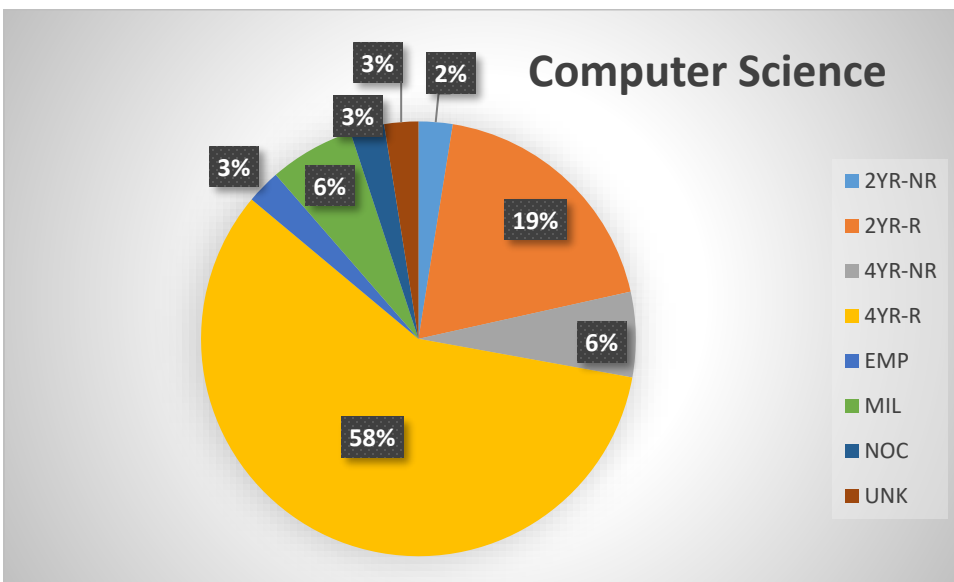

Computer Science Summary

Computer Science Status	Totals
2YR-NR	2
2YR-R	15
4YR-NR	5
4YR-R	46
EMP	2
MIL	5
NOC	2
UNK	2

Pie Chart key: 2YR-R=Attending a 2YR college in a related field of study. 4YR-R=Attending a 4YR college in a related field of study. 4YR-NR=Attending a 4YR college in a field unrelated to STA. EMP-ER=Employed in a related field. EMP-NR=Employed in a field unrelated to studies at STA. MIL=Military. NOC=Non-college credit post-secondary training.