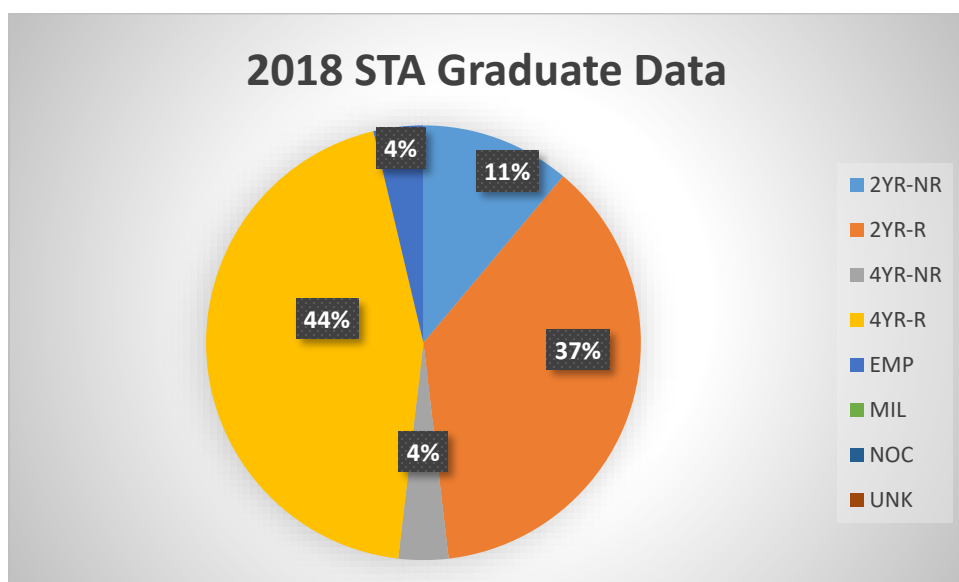

# 2018 Graduate Data Follow-Up

Pie Chart key: 2YR-R=Attending a 2YR college in a related field of study. 4YR-R=Attending a 4YR college in a related field of study. 4YR-NR=Attending a 4YR college in a field unrelated to STA. EMP-ER=Employed in a related field. EMP-NR=Employed in a field unrelated to studies at STA. MIL=Military. NOC=Non-college credit post-secondary training.