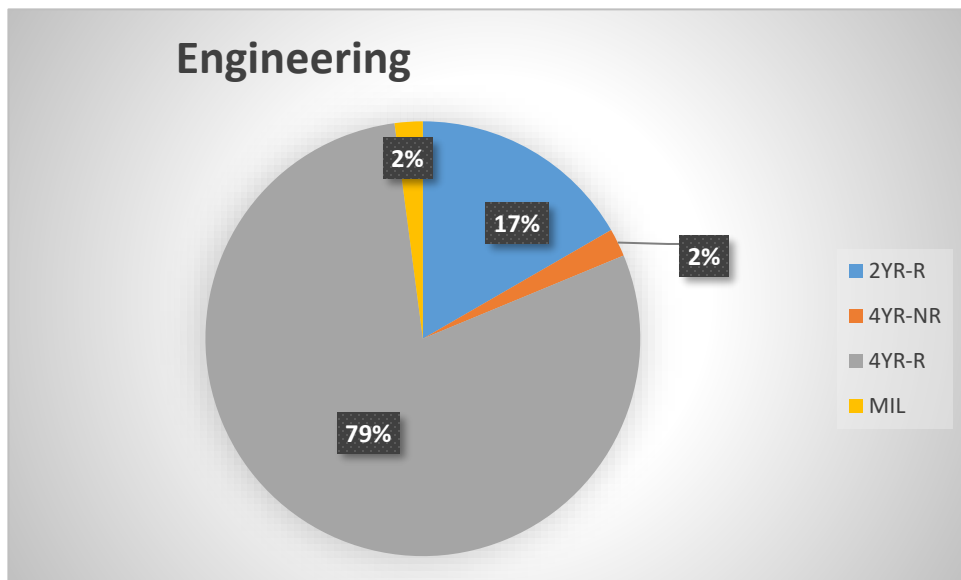

Engineering Summary

Engineering Pathway	Totals
2YR-R	8
4YR-NR	1
4YR-R	38
MIL	1

Pie Chart key: 2YR-R=Attending a 2YR college in a related field of study. 4YR-R=Attending a 4YR college in a related field of study. 4YR-NR=Attending a 4YR college in a field unrelated to STA. EMP-ER=Employed in a related field. EMP-NR=Employed in a field unrelated to studies at STA. MIL=Military. NOC=Non-college credit post-secondary training.